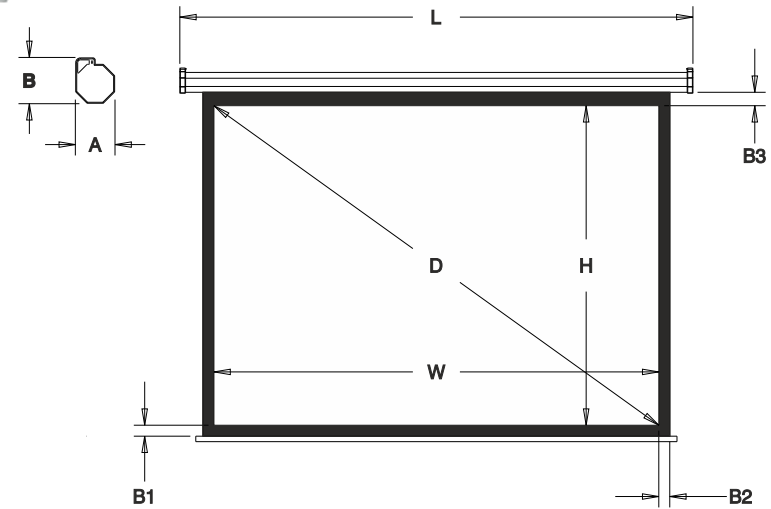

Projection Screen - Manual Auto lock Slow

Supersystem®

COMPLETE AUDIO-VISUAL SOLUTIONS

panara™

<http://www.supersystem.co.in/projection-screen-manual>

More Details
for this Product